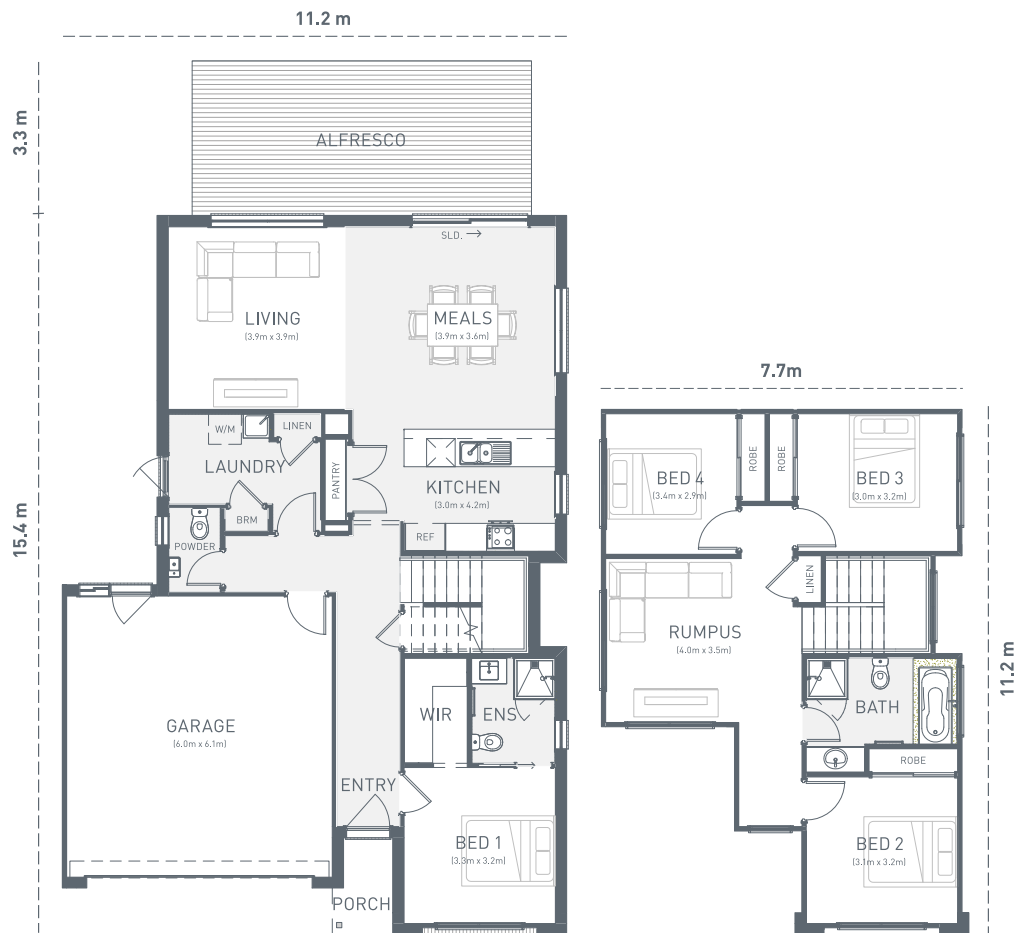

Traditional Facade

HOME SIZE 23.3sq

MIN. LOT WIDTH 13m

MIN. LOT DEPTH 23m

\*As displayed floor plan