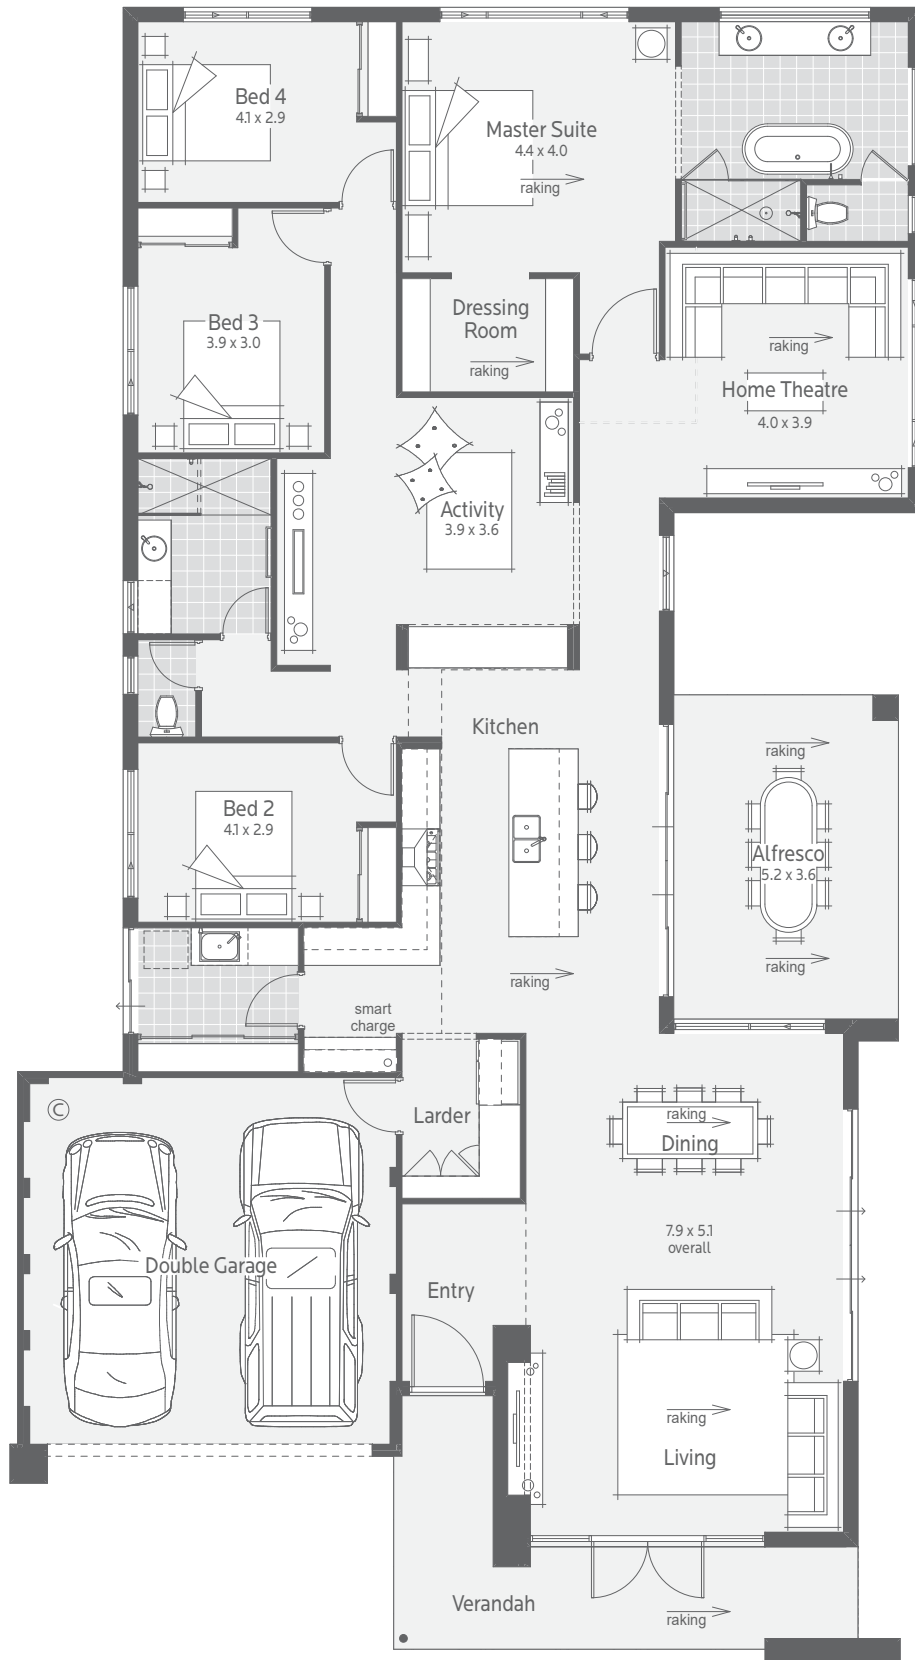

Indiana

Display Home

Suggested
lot width

17m

Living	235m ²
Garage	36m ²
Alfresco	19m ²
Verandah	16m ²
Total	306m²

Does this home feel right to you?

Call 9242 9200 or email sales@dalealcock.com.au