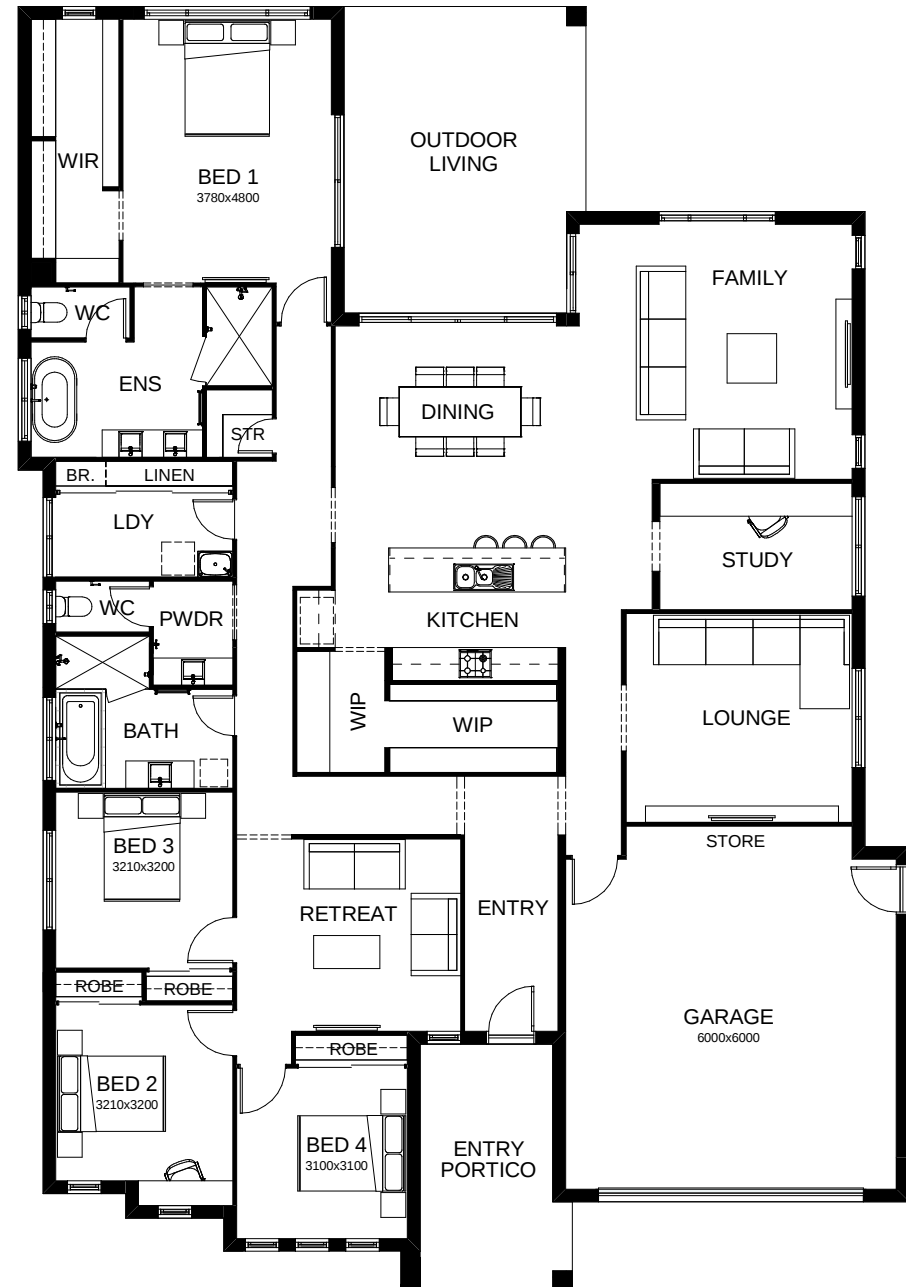

# ATHENA 290

All the elements of cosy, comfortable family living combine in this four bedroom home including a media room, study, alfresco entertaining space. The master bedroom is positioned for privacy and the kid's retreat means they can enjoy their own space! Contact us today to customise the Athena home to you!

FRONTAGE 19.4m

EXTERIOR 19.05m x 18.19m

TOTAL FLOOR AREA 290.1m<sup>2</sup>

This document is produced for marketing and illustration purposes and should only be used as a guide. Please note all plans are not to scale, and all images, materials used and inclusions are indicative only. Copyright of Bold Living

# ATHENA 322

All the elements of cosy, comfortable family living combine in this four bedroom home including a media room, study, alfresco entertaining space. The master bedroom is positioned for privacy and the kid's retreat means they can enjoy their own space! Contact us today to customise the Athena home to you!

FRONTAGE 17.4m

EXTERIOR 23.35m x 16.16m

TOTAL FLOOR AREA 322.4m<sup>2</sup>

 4
  3
  2.5
  1
  2

This document is produced for marketing and illustration purposes and should only be used as a guide. Please note all plans are not to scale, and all images, materials used and inclusions are indicative only. Copyright of Bold Living