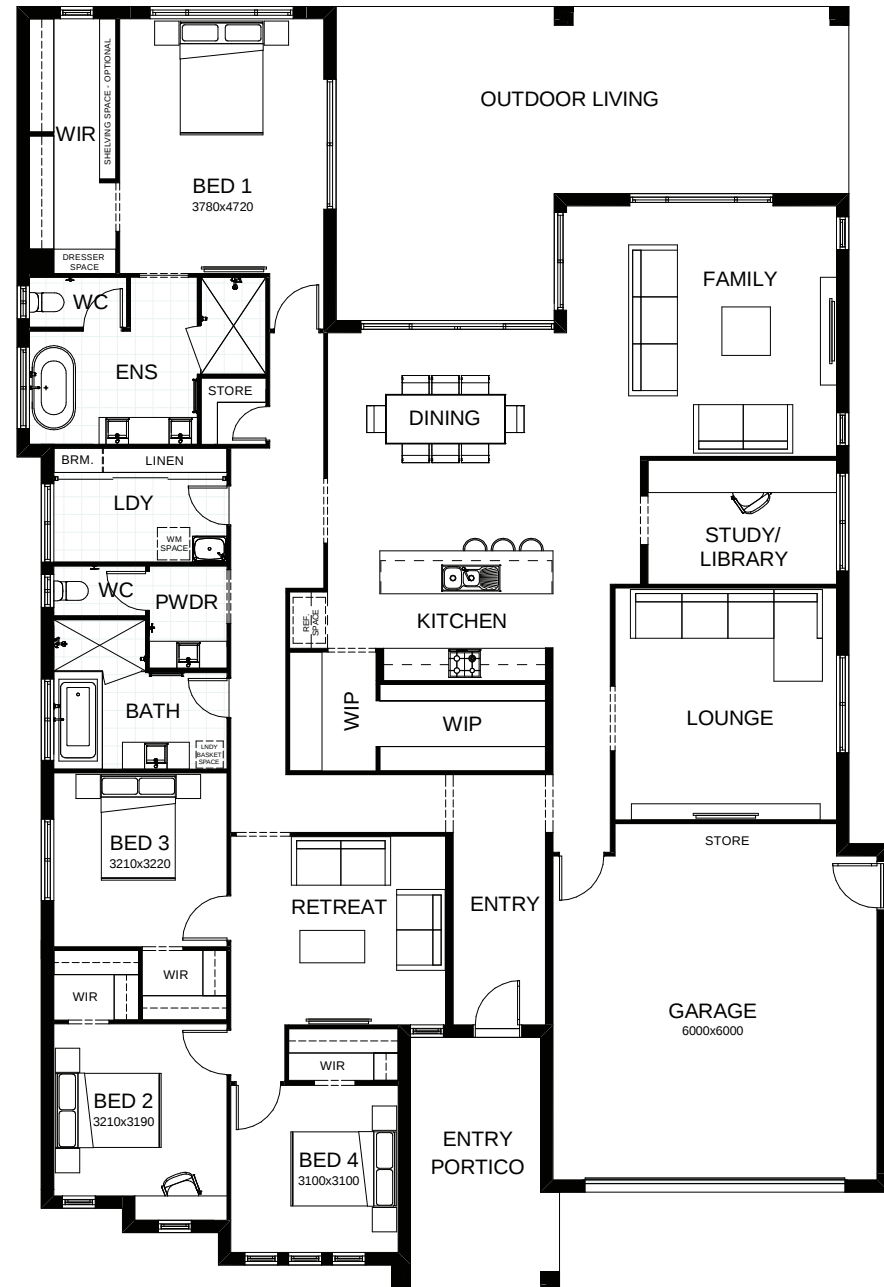

# ATHENA 290

All the elements of cosy, comfortable family living combine in this four bedroom home including a media room, study, alfresco entertaining space. The master bedroom is positioned for privacy and the kid's retreat means they can enjoy their own space! Contact us today to customise the Athena home to you!

# ATHENA 322

All the elements of cosy, comfortable family living combine in this four bedroom home including a media room, study, alfresco entertaining space. The master bedroom is positioned for privacy and the kid's retreat means they can enjoy their own space! Contact us today to customise the Athena home to you!

# ATHENA 349

All the elements of cosy, comfortable family living combine in this four bedroom home including a media room, study, alfresco entertaining space. The master bedroom is positioned for privacy and the kid's retreat means they can enjoy their own space! Contact us today to customise the Athena home to you!

FRONTAGE 17.4m

EXTERIOR 23.8m x 16.16m

TOTAL FLOOR AREA 349.2m<sup>2</sup>

 4
  3
  2.5
  1
  2

 VIRTUAL TOUR

This document is produced for marketing and illustration purposes and should only be used as a guide. Please note all plans are not to scale, and all images, materials used and inclusions are indicative only. Copyright of Bold Living