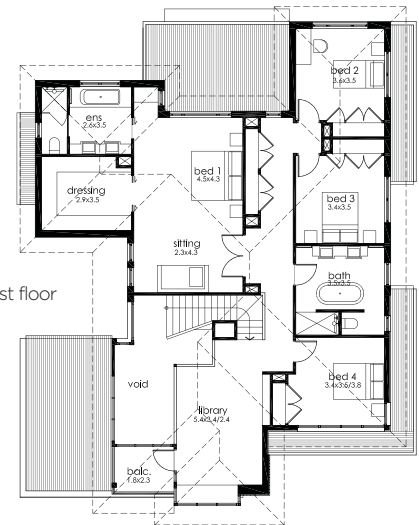

Areas

Ground floor	183.00m²
Garage	37.15m²
Patio	3.77m²
Alfresco	21.50m²
First floor	179.80m²
Balcony	4.45m²
Total	429.67m²

Chillagoe 46 by Horizon Homes

HomeQuest Display Home Village
4 Bruhn Circuit, Kellyville NSW 2155
www.horizon-homes.com.au
02 8882 9111

first floor